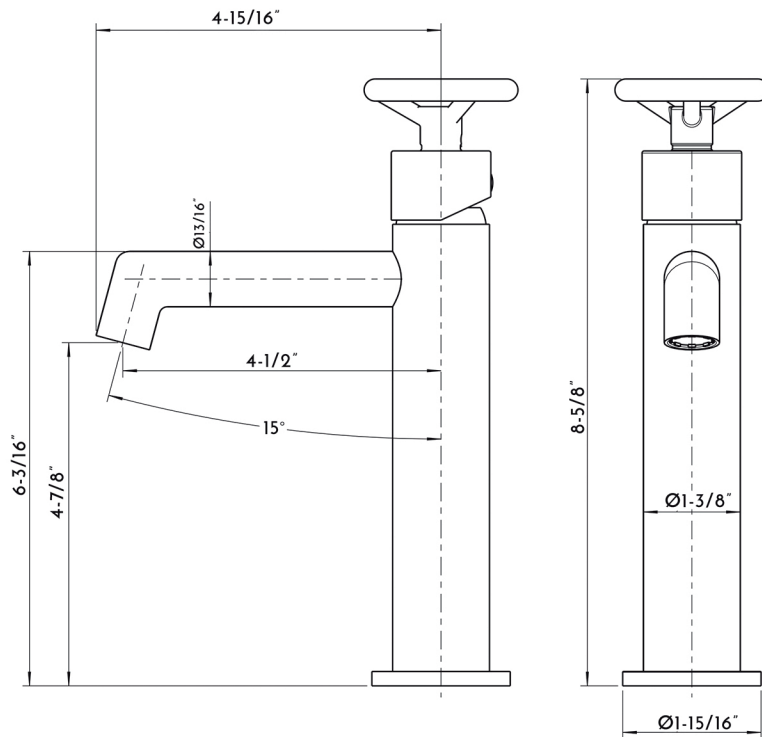

DAX-8010043-CR

BATHROOM FAUCETS SERIES

FEATURES

- Single Lever
- Chrome Finish
- Ceramic Cartridge
- Installation Hole 1-3/8"
- Brass Body

BATHROOM FAUCET **DAX-8010043-CR**

MODEL	DAX-8010043-CR
MATERIAL	Brass
FINISH	Chrome
HEIGHT	8-5/8"
DEPTH	5-7/8"
WIDTH	2"
FLOW RATE	1.33 GPM
HOT COLD INDICATORS	No
DECK PLATE INCLUDED	X
COMPATIBLE VALVE TYPE	Ceramic Cartridge
HANDLE STYLE	Single lever
NUMBER OF HANDLES	One
INSTALLATION TYPE	Deck mounted